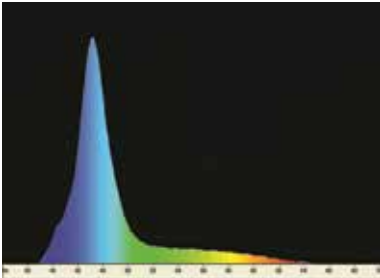

Lighting

AquaBeam 600 Ultima

Solid state aquarium lighting strip.

- Sleek design.
- More LEDs for enhanced light spread.
- Wide angle beam.
- Uses Cree®LED technology.
- Fully controllable [controllers sold separately].
- Low power consumption and low running costs.
- Long life.
- Wide range of mounting options available using the Modular Mounting System.
- Hand built in the UK.

AquaBeam 600 Ultima

Code	Product	Beam Angle	PAR ($\mu\text{molcm}^{-2}\text{s}^{-1}$)	Illuminance (lux)	Total Luminous Flux (lm)	Total Power Consumption (w)	Efficiency (lm/w)
2704	AquaBeam 600 Ultima MW Marine White Single	120	50	2250	864	12	79
2705	AquaBeam 600 Ultima RW Reef White Single	120	48	1990	726	12	61
2706	AquaBeam 600 Ultima MB Marine Blue Single	120	45	1870	528	12	44
2707	AquaBeam 600 Ultima RB Reef Blue Single	120	44	1650	351	12	30
2708	AquaBeam 600 Ultima FB Fiji Blue Single	120	38	1200	206	12	17
2709	AquaBeam 600 Ultima NUV Single	120	N/A	N/A	N/A	12	12
2711	AquaBeam 600 Ultima MW Marine White Twin	120	50	2250	864 x2	12 x2	79
2712	AquaBeam 600 Ultima RW Reef White Twin	120	48	1990	726 x2	12 x2	61
2714	AquaBeam 600 Ultima RB Reef Blue Twin	120	44	1650	351 x2	12 x2	30
2715	AquaBeam 600 Ultima FB Fiji Blue Twin	120	38	1200	206 x2	12 x2	17
2716	AquaBeam 600 Ultima MW/RB Combo	120	50/44	2250/1650	864/351	12/12	79/30
2717	AquaBeam 600 Ultima RW/MB Combo	120	48/45	1990/1870	726/528	12/12	61/44
2718	AquaBeam 600 Ultima FB/RB Combo	120	38/44	1200/1650	206/351	12/12	17/30

Marine White

6 x Cree® ML-E Ocean White, 2 x Cree® ML-E Reef Blue

Reef White

4 x Cree® ML-E Ocean White, 4 x Cree® ML-E Reef Blue

AquaBeam 600 Ultima

Marine Blue

2 x Cree® ML-E Ocean White, 6 x Cree® ML-E Reef Blue