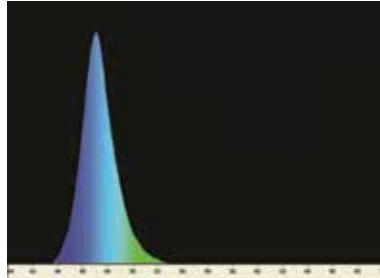

Reef Blue

8 x Cree® ML-E Reef Blue