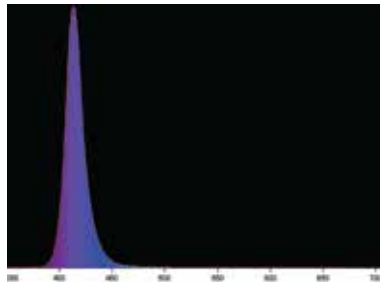

Reef Blue

8 x Cree® ML-E Reef Blue

Fiji Blue

5 x Cree® XT-E Fiji Blue

NUV

5 x SemiLEDs NUV

Dimensions

- A 24mm
- B 54mm
- C 268mm