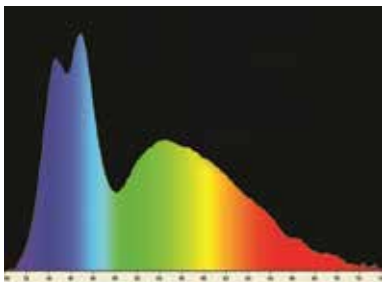

Lighting

AquaBeam 600 Ultima

Solid state aquarium lighting strip.

- Sleek design.
- More LEDs for enhanced light spread.
- Wide angle beam.
- Uses Cree®LED technology.
- Fully controllable [controllers sold separately].
- Low power consumption and low running costs.
- Long life.
- Wide range of mounting options available using the Modular Mounting System.
- Hand built in the UK.

AquaBeam 600 Ultima

Code	Product	Beam Angle	PAR ($\mu\text{molcm}^{-2}\text{s}^{-1}$)	Illuminance (lux)	Total Luminous Flux (lm)	Total Power Consumption (w)	Efficiency (lm/w)
2704	AquaBeam 600 Ultima MW Marine White Single	120	50	2250	864	12	79
2705	AquaBeam 600 Ultima RW Reef White Single	120	48	1990	726	12	61
2706	AquaBeam 600 Ultima MB Marine Blue Single	120	45	1870	528	12	44
2707	AquaBeam 600 Ultima RB Reef Blue Single	120	44	1650	351	12	30
2708	AquaBeam 600 Ultima FB Fiji Blue Single	120	38	1200	206	12	17
2709	AquaBeam 600 Ultima NUV Single	120	N/A	N/A	N/A	12	12
2711	AquaBeam 600 Ultima MW Marine White Twin	120	50	2250	864 x2	12 x2	79
2712	AquaBeam 600 Ultima RW Reef White Twin	120	48	1990	726 x2	12 x2	61
2714	AquaBeam 600 Ultima RB Reef Blue Twin	120	44	1650	351 x2	12 x2	30
2715	AquaBeam 600 Ultima FB Fiji Blue Twin	120	38	1200	206 x2	12 x2	17
2716	AquaBeam 600 Ultima MW/RB Combo	120	50/44	2250/1650	864/351	12/12	79/30
2717	AquaBeam 600 Ultima RW/MB Combo	120	48/45	1990/1870	726/528	12/12	61/44
2718	AquaBeam 600 Ultima FB/RB Combo	120	38/44	1200/1650	206/351	12/12	17/30

Marine White

6 x Cree® ML-E Ocean White, 2 x Cree® ML-E Reef Blue

Reef White

4 x Cree® ML-E Ocean White, 4 x Cree® ML-E Reef Blue

AquaBeam 600 Ultima

Marine Blue

2 x Cree® ML-E Ocean White, 6 x Cree® ML-E Reef Blue