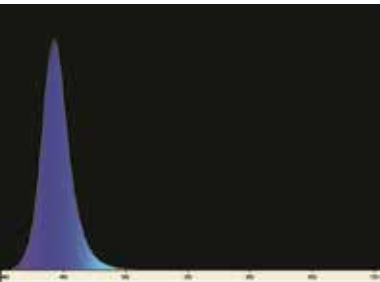

Fiji Blue

5 x Cree® XT-E Fiji Blue