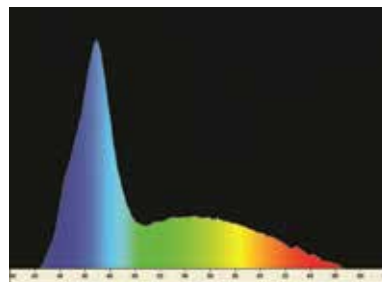

Lighting

AquaBeam 600 Ultima

Solid state aquarium lighting strip.

- Sleek design.
- More LEDs for enhanced light spread.
- Wide angle beam.
- Uses Cree®LED technology.
- Fully controllable [controllers sold separately].
- Low power consumption and low running costs.
- Long life.
- Wide range of mounting options available using the Modular Mounting System.
- Hand built in the UK.

AquaBeam 600 Ultima

Code	Product	Beam Angle	PAR ($\mu\text{molcm}^{-2}\text{s}^{-1}$)	Illuminance (lux)	Total Luminous Flux (lm)	Total Power Consumption (w)	Efficiency (lm/w)
2704	AquaBeam 600 Ultima MW Marine White Single	120	50	2250	864	12	79
2705	AquaBeam 600 Ultima RW Reef White Single	120	48	1990	726	12	61
2706	AquaBeam 600 Ultima MB Marine Blue Single	120	45	1870	528	12	44
2707	AquaBeam 600 Ultima RB Reef Blue Single	120	44	1650	351	12	30
2708	AquaBeam 600 Ultima FB Fiji Blue Single	120	38	1200	206	12	17
2709	AquaBeam 600 Ultima NUV Single	120	N/A	N/A	N/A	12	12
2711	AquaBeam 600 Ultima MW Marine White Twin	120	50	2250	864 x2	12 x2	79
2712	AquaBeam 600 Ultima RW Reef White Twin	120	48	1990	726 x2	12 x2	61
2714	AquaBeam 600 Ultima RB Reef Blue Twin	120	44	1650	351 x2	12 x2	30
2715	AquaBeam 600 Ultima FB Fiji Blue Twin	120	38	1200	206 x2	12 x2	17
2716	AquaBeam 600 Ultima MW/RB Combo	120	50/44	2250/1650	864/351	12/12	79/30
2717	AquaBeam 600 Ultima RW/MB Combo	120	48/45	1990/1870	726/528	12/12	61/44
2718	AquaBeam 600 Ultima FB/RB Combo	120	38/44	1200/1650	206/351	12/12	17/30

Marine White

6 x Cree® ML-E Ocean White, 2 x Cree® ML-E Reef Blue

Reef White

4 x Cree® ML-E Ocean White, 4 x Cree® ML-E Reef Blue

AquaBeam 600 Ultima

Marine Blue

2 x Cree® ML-E Ocean White, 6 x Cree® ML-E Reef Blue