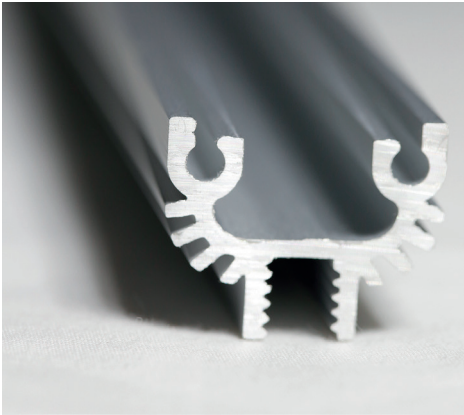

## Mounting Accessories

## Mounting Accessories

Code	Description	Application
	<b>Biolumen</b> suitable for all Biolumen products	
AQR2415	AquaRail Length 2415mm mounting rail	Suspend/surface-mount
AQR1610	AquaRail Length 1610mm mounting rail	Suspend/surface-mount
AQR1090	AquaRail Length 1090mm mounting rail	Suspend/surface-mount
AQR540	AquaRail Length 540mm mounting rail	Suspend/surface-mount
AQR308	AquaRail Length 308mm mounting rail	
AQR158	AquaRail Length 158mm mounting rail	Suspend/surface-mount
AQR100	AquaRail Length 100mm mounting rail	Suspend/surface-mount
AQRSUSKIT	AquaRail Suspension kit	Suspend
AQRTBARCLIP	AquaRail T-Bar Suspended ceiling clip	Suspend
AQRFOOT1200	BioLumen Aluminium Catenary Mount 1200mm	Catenary wire
AQRFOOT400	BioLumen Aluminium Catenary Mount 400mm	Catenary wire
AQRHOODFOOT	BioLumen Aluminium Catenary Mount 180mm	Catenary wire
BLM-SS-EYEB	Stainless steel self tap eyelet to anchor catenary wire	Catenary wire
BLM-SS-GRIP	Stainless steel wire grip (to create loops in steel rope, recommend 2 per loop for security)	Catenary wire
BLM-SS-ROPE	Stainless steel catenary wire, 2mm	Catenary wire
BLM-SS-TURNB	Turnbuckle for tensioning catenary wire	Catenary wire
	<b>Ecotoxic Cannon</b>	
6896	Ecotoxic Suspension kit	Suspend
6897	Ecotoxic Pipe strut clamp	Tube clamp