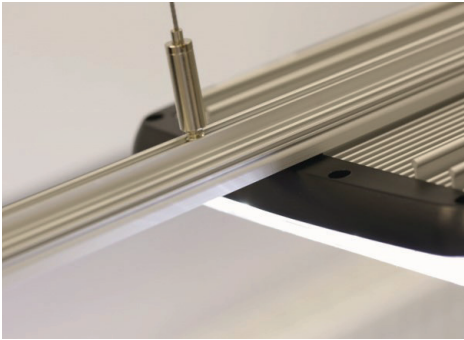

## Mounting Accessories

## Mounting Accessories

Code	Description	Application
	<b>Biolumen</b> suitable for all Biolumen products	
AQR2415	AquaRail Length 2415mm mounting rail	Suspend/surface-mount
AQR1610	AquaRail Length 1610mm mounting rail	Suspend/surface-mount
AQR1090	AquaRail Length 1090mm mounting rail	Suspend/surface-mount
AQR540	AquaRail Length 540mm mounting rail	Suspend/surface-mount
AQR308	AquaRail Length 308mm mounting rail	
AQR158	AquaRail Length 158mm mounting rail	Suspend/surface-mount
AQR100	AquaRail Length 100mm mounting rail	Suspend/surface-mount
AQRSUSKIT	AquaRail Suspension kit	Suspend
AQRTBARCLIP	AquaRail T-Bar Suspended ceiling clip	Suspend
AQRFOOT1200	BioLumen Aluminium Catenary Mount 1200mm	Catenary wire
AQRFOOT400	BioLumen Aluminium Catenary Mount 400mm	Catenary wire
AQRHOODFOOT	BioLumen Aluminium Catenary Mount 180mm	Catenary wire
BLM-SS-EYEB	Stainless steel self tap eyelet to anchor catenary wire	Catenary wire
BLM-SS-GRIP	Stainless steel wire grip (to create loops in steel rope, recommend 2 per loop for security)	Catenary wire
BLM-SS-ROPE	Stainless steel catenary wire, 2mm	Catenary wire
BLM-SS-TURNB	Turnbuckle for tensioning catenary wire	Catenary wire
	<b>Ecotoxic Cannon</b>	
6896	Ecotoxic Suspension kit	Suspend
6897	Ecotoxic Pipe strut clamp	Tube clamp