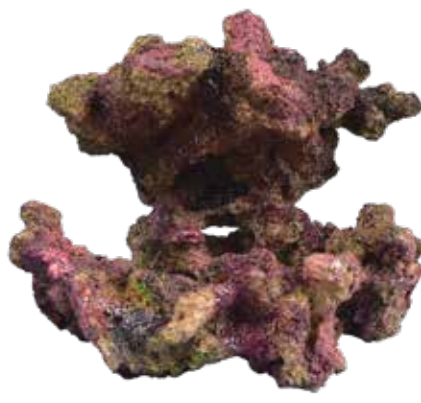

Dry Rock

EcoReef

Made exclusively for Tropical Marine Centre from natural materials.

- Looks as good as the real thing and creates a reefscape in minutes.
- An amazing looking alternative to real live reef rock.
- This incredibly light alternative is pH neutral and provides excellent bacterial loading.
- The perfect solution for marine reef aquariums, but can also be used for Malawi and Cichlid aquaria.
- Hand made from naturally occurring land materials that will not leach nitrates and phosphates.
- The realistic solution for a natural look.

EcoReef

EcoReef Rock Mix A Product Code: 1287

1 x 1250 # 1 - 26x22x15cm

1 x 1251 # 2 - 25x22x15cm

1 x 1256 # 7 - 22x18x14cm

1 x 1253 # 4 - 26x22x9cm

1 x 1260 # 11 - 16x21x10cm

1 x 1262 # 13 - 22x12x17cm

1 x 1264 # 15 - 23x23x17cm

1 x 1271 # 22 - 30x24x27cm

EcoReef

EcoReef Rock Mix B Product Code: 1288

1 x 1254 # 5 - 18x14x19cm

1 x 1257 # 8 - 21x13x21cm

1 x 1259 # 10 - 20x16x16cm

1 x 1275 # 26 - 28x21x28cm

1 x 1277 # 28 - 28x16x22cm

1 x 1278 # 29 - 25x22x28cm

1 x 1263 # 14 - 26x17x14cm

EcoReef

EcoReef Rock Mix C Product Code: 1289

1 x 1252 # 3 - 25x15x16cm

1 x 1257 # 8 - 21x13x21cm

1 x 1258 # 9 - 22x15x14cm