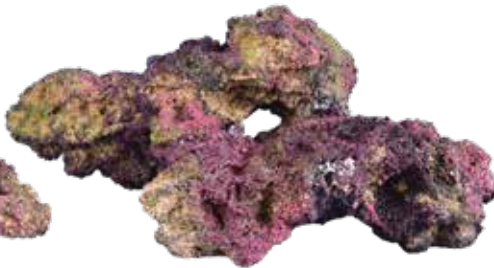

Dry Rock

EcoReef

Made exclusively for Tropical Marine Centre from natural materials.

- Looks as good as the real thing and creates a reefscape in minutes.
- An amazing looking alternative to real live reef rock.
- This incredibly light alternative is pH neutral and provides excellent bacterial loading.
- The perfect solution for marine reef aquariums, but can also be used for Malawi and Cichlid aquaria.
- Hand made from naturally occurring land materials that will not leach nitrates and phosphates.
- The realistic solution for a natural look.

EcoReef

EcoReef Rock Mix A Product Code: 1287

1 x 1250 # 1 - 26x22x15cm

1 x 1251 # 2 - 25x22x15cm

1 x 1256 # 7 - 22x18x14cm

1 x 1253 # 4 - 26x22x9cm

1 x 1260 # 11 - 16x21x10cm

1 x 1262 # 13 - 22x12x17cm