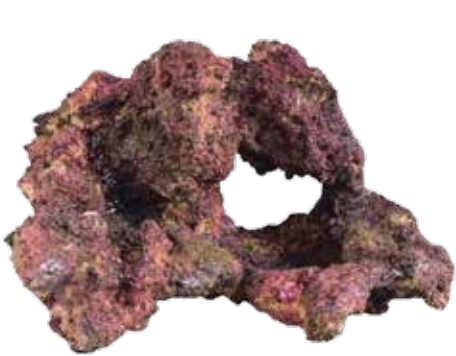

Dry Rock

EcoReef

Made exclusively for Tropical Marine Centre from natural materials.

- Looks as good as the real thing and creates a reefscape in minutes.
- An amazing looking alternative to real live reef rock.
- This incredibly light alternative is pH neutral and provides excellent bacterial loading.
- The perfect solution for marine reef aquariums, but can also be used for Malawi and Cichlid aquaria.
- Hand made from naturally occurring land materials that will not leach nitrates and phosphates.
- The realistic solution for a natural look.

EcoReef

EcoReef Rock Mix A Product Code: 1287

1 x 1250 # 1 - 26x22x15cm

1 x 1251 # 2 - 25x22x15cm

1 x 1256 # 7 - 22x18x14cm

1 x 1253 # 4 - 26x22x9cm

1 x 1260 # 11 - 16x21x10cm

1 x 1262 # 13 - 22x12x17cm