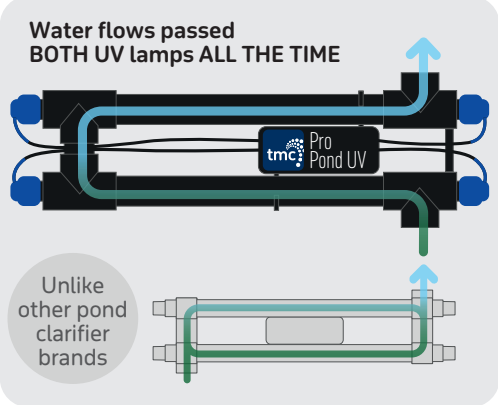

NEW Pro Pond range

Code	Model	Optimum Pond size	Max. Pond size	Max. Flow rate
5304	Pro Pond UV15 Pond clarifier	13,500 litre	15,000 litre	6,750 l/h
5305	Pro Pond UV25 Pond clarifier	18,000 litre	20,000 litre	9,000 l/h
5307	Pro Pond UV55 Pond clarifier	45,000 litre	55,000 litre	22,500 l/h
5308	Pro Pond UV110 Pond clarifier	72,000 litre	75,000 litre	36,000 l/h

*Guarantees clear water if installed in accordance with the manufacturer's instructions and the unit is the correct unit for the pond capacity, stocking level and location

Designed for ponds